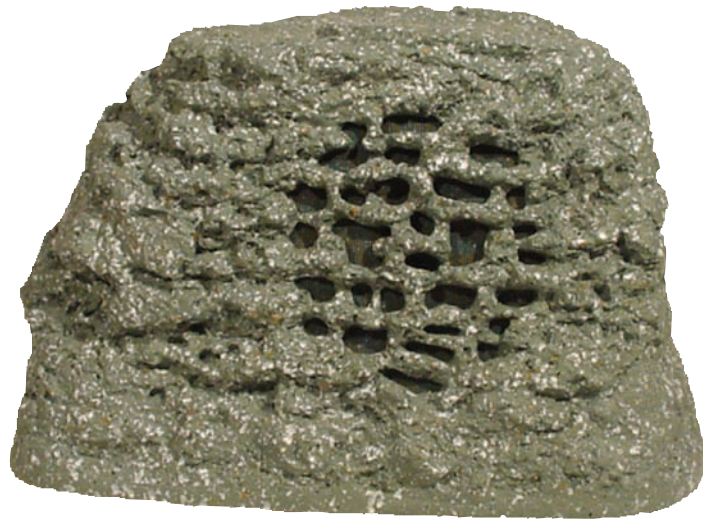

Let Us Entertain You

- Outdoor speaker handles temperatures from -22F-158F/-30-70C
- Ported bass for great low frequency response
- Dual voice coil: left/right sound from each speaker

Rock 6.3A

The Rock 6.3A is a unique part of our popular Indoor/Outdoor speaker series.

The Rock 6.3A is shaped like an actual rock, which makes it ideal for a private garden environment, the backyard, or by the pool. The Rock can also be seen and heard in many public parks and theme parks around the world. The Rock is hand-made, and is available in a granite color that blends in with the environment. This Rock will sing in rain, snow, and hot sunshine!

The Rock has an 6-inch woofer with ported construction for rich sound. It also features an advanced dual voice-coil design (DVC). DVC allows 2-channel sound from each speaker individually, making both great sound and flexible placement possible.

Specifications

System Type	2-way bass reflex
Woofer (mm/in)	165 / 6.5
Tweeter (mm/in)	13 / .5
Power (W, long/short term)	2x50 / 2x100
Sensitivity (dB, 2.8V/1m)	89
Frequency Range (Hz)	65-22,000
Impedance (Ohm)	8+8 Ohm
Weight (kg/lb)	7.4/16.3
Overall dimensions (mm/in, HxWxD)	381x286x235/15x11.3x9.3
Finishes	Sandstone, Terra Cotta, Granite